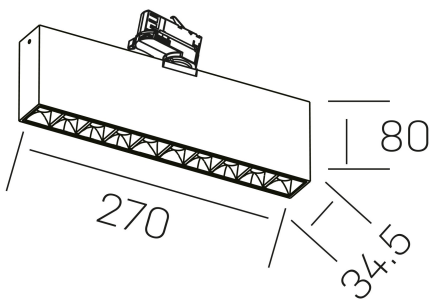

nses
K51300.02.TK.BK-BK.45.ST.9.40

GENERAL DETAILS

INSTALLATION	Tracklight
FINISHES ALUMINIUM	Black-Black
LIGHT DIRECTION	Orientable
TILTING DEGREES	60°
ROTATION DEGREES	360°
BEAM ANGLE	45°
INT/EXT IP DEGREE	IP20
MATERIAL	Aluminum
IK DEGREE	IK 6
UTILIZATION	Indoor
WARRANTY	3 years

ELECTRICAL DETAILS

LAMP	LED
POWER	20 W
COLOUR TEMPERATURE	4000K
LUMINOUS FLUX	290 Lm
EFFICACY DIMMING	58 Lm/W
DIMABLE	No Dim
DRIVER	Integrated
CLASS PROTECTION	II
COLOUR RENDERING INDEX	CRI>90
VOLTAGE	220-240 V
FRECUENCIA	50-60 Hz
CURRENT INTENSITY	600 mA
LIFE TIME	35.000 h

GENERAL DIMENSIONS

DIMENSIONS	270×34.5 mm
HEIGHT	h 80 mm
DIMENSIONES DE EMBALAJE	290 × 150 × 45 mm
PESO NETO	0.80

*Please might expect a max.15% figure reduction in finishes other than white