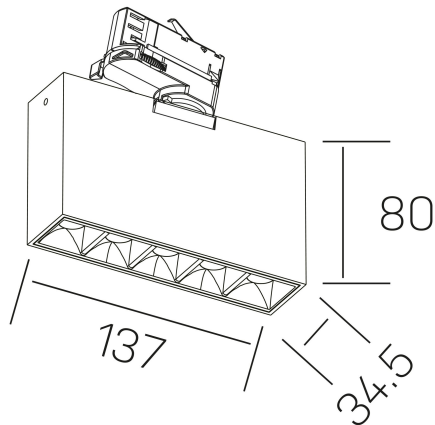

nses
K51300.01.TK.WH-BK.30.ST.9.40

GENERAL DETAILS

INSTALLATION	Tracklight
FINISHES ALUMINIUM	Black-White
LIGHT DIRECTION	Orientable
TILTING DEGREES	60°
ROTATION DEGREES	360°
BEAM ANGLE	30°
INT/EXT IP DEGREE	IP20
MATERIAL	Aluminum
IK DEGREE	IK 6
UTILIZATION	Indoor
WARRANTY	3 years

ELECTRICAL DETAILS

LAMP	LED
POWER	10W
COLOUR TEMPERATURE	4000K
LUMINOUS FLUX	660 Lm
EFFICACY DIMMING	57 Lm/W
DIMABLE	No Dim
DRIVER	Integrated
CLASS PROTECTION	II
COLOUR RENDERING INDEX	CRI>90
VOLTAGE	220-240 V
FRECUENCIA	50-60 Hz
CURRENT INTENSITY	700 mA
LIFE TIME	35.000 h

GENERAL DIMENSIONS

DIMENSIONS	137×34.5 mm
HEIGHT	h 80 mm
DIMENSIONES DE EMBALAJE	160 × 150 × 45 mm
PESO NETO	0.45

*Please might expect a max.15% figure reduction in finishes other than white