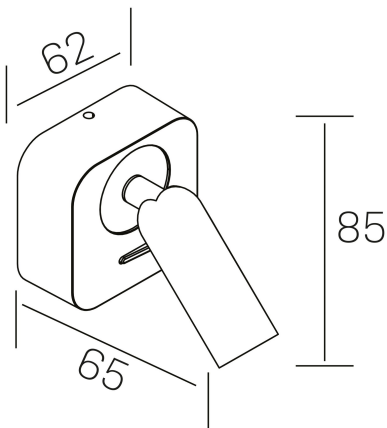

myni sq
K50705.01.WS.WH-WH.ST.8.30

GENERAL DETAILS

INSTALLATION	Wall Surface
FINISHES ALUMINIUM	White-White
LIGHT DIRECTION	Orientable
TILTING DEGREES	90°
ROTATION DEGREES	360°
INT/EXT IP DEGREE	IP20
MATERIAL	Aluminum
IK DEGREE	IK010
UTILIZATION	Indoor
WARRANTY	3 years

ELECTRICAL DETAILS

LAMP	LED
POWER	3 W
COLOUR TEMPERATURE	3000K
LUMINOUS FLUX	165 Lm
EFFICACY DIMMING	49 Lm/W
DIMABLE	No Dim
DRIVER	Integrated
CLASS PROTECTION	I
COLOUR RENDERING INDEX	CRI >80
VOLTAGE	110-240 V
FRECUENCIA	50-60 Hz
CURRENT INTENSITY	700 mA
LIFE TIME	35.000 h

GENERAL DIMENSIONS

DIMENSIONS	65x62x65 mm
HEIGHT	h 85 mm
DIMENSIONES DE EMBALAJE	80 × 80 × 85 mm
PESO NETO	2

*Please might expect a max.15% figure reduction in finishes other than white