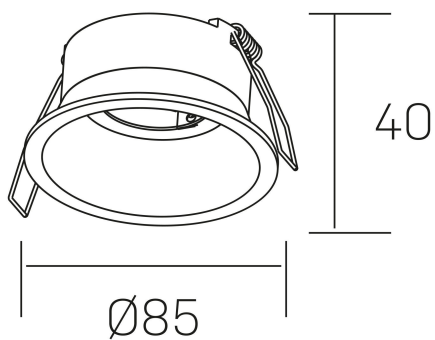

moon
K50110.01.RF.BK-BK.GU

GENERAL DETAILS

INSTALLATION	recessed with frame
FINISHES ALUMINIUM	Black-Black
LIGHT DIRECTION	Fixed
INT/EXT IP DEGREE	IP 23
MATERIAL	Aluminum
IK DEGREE	IK05
UTILIZATION	Indoor
WARRANTY	3 years

ELECTRICAL DETAILS

LAMP HOLDERS	GU
POWER	Max 8W
DIMABLE	No Dim
CLASS PROTECTION	II
VOLTAGE	220-240 V
FRECUENCIA	50-60 Hz

GENERAL DIMENSIONS

DIMENSIONS	Ø 85 mm
CUT OUT	Ø 75 mm
HEIGHT	h 40 mm total h 105 mm
DIMENSIONES DE EMBALAJE	95 × 95 × 100 mm
PESO NETO	0.12