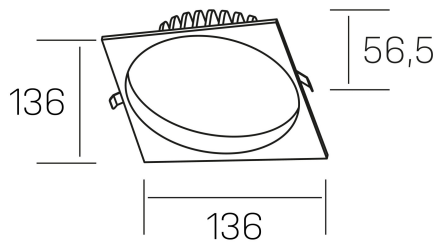

lim sq
K50321.02.RF.BK-BK.MP.ST.8.40.D1

GENERAL DETAILS

INSTALLATION	recessed with frame
FINISHES ALUMINIUM	Black-Black
OPTIC COVER	Microprismatico
LIGHT DIRECTION	Fixed
INT/EXT IP DEGREE	IP 44
MATERIAL	Aluminum
IK DEGREE	IK 6
UTILIZATION	Indoor
WARRANTY	3 years

ELECTRICAL DETAILS

LAMP	LED
POWER	12 W
COLOUR TEMPERATURE	4000K
LUMINOUS FLUX	1100 lm
EFFICACY DIMMING	91 Lm/W
DIMABLE	1.10v
DRIVER	Remote
CLASS PROTECTION	II
COLOUR RENDERING INDEX	CRI >80
VOLTAGE	220-240 V
FRECUENCIA	50-60 Hz
CURRENT INTENSITY	300 mA
LIFE TIME	35.000 h

GENERAL DIMENSIONS

DIMENSIONS	136×136 mm
CUT OUT	Ø 120 mm
HEIGHT	h 56,5 mm
DIMENSIONES DE EMBALAJE	145 × 145 × 70 mm
PESO NETO	0.36

*Please might expect a max.15% figure reduction in finishes other than white