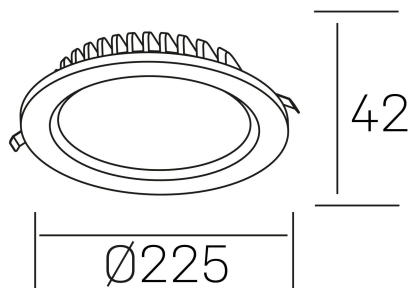

lim lacus
K53300.03.RF.WH-WH.OP.ST.8.30

GENERAL DETAILS

INSTALLATION	recessed with frame
FINISHES ALUMINIUM	White-White
LIGHT DIRECTION	Fixed
INT/EXT IP DEGREE	IP 44
MATERIAL	Aluminum
IK DEGREE	IK 6
UTILIZATION	Indoor
WARRANTY	3 years

ELECTRICAL DETAILS

LAMP	LED
POWER	30 W
COLOUR TEMPERATURE	3000K
LUMINOUS FLUX	2900 Lm
EFFICACY DIMMING	100 Lm/W
DIMABLE	No Dim
DRIVER	Remote
CLASS PROTECTION	II
COLOUR RENDERING INDEX	CRI >80
VOLTAGE	220-240 V
FRECUENCIA	50-60 Hz
CURRENT INTENSITY	750 mA
LIFE TIME	35.000 h

GENERAL DIMENSIONS

DIMENSIONS	Ø 225 mm
CUT OUT	Ø 200 mm
HEIGHT	h 42 mm
DIMENSIONES DE EMBALAJE	N/A
PESO NETO	0.64

*Please might expect a max.15% figure reduction in finishes other than white