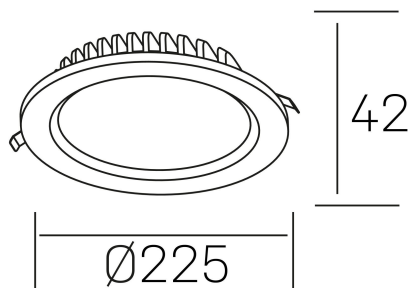

lim lacus
K53300.03.RF.BK-BK.OP.ST.8.40.DA

GENERAL DETAILS

INSTALLATION	recessed with frame
FINISHES ALUMINIUM	Black-Black
LIGHT DIRECTION	Fixed
INT/EXT IP DEGREE	IP 44
MATERIAL	Aluminum
IK DEGREE	IK 6
UTILIZATION	Indoor
WARRANTY	3 years

ELECTRICAL DETAILS

LAMP	LED
POWER	30 W
COLOUR TEMPERATURE	4000K
LUMINOUS FLUX	3100 Lm
EFFICACY DIMMING	108 Lm/W
DIMABLE	DALI
DRIVER	Remote
CLASS PROTECTION	II
COLOUR RENDERING INDEX	CRI >80
VOLTAGE	220-240 V
FRECUENCIA	50-60 Hz
CURRENT INTENSITY	750 mA
LIFE TIME	35.000 h

GENERAL DIMENSIONS

DIMENSIONS	Ø 225 mm
CUT OUT	Ø 200 mm
HEIGHT	h 42 mm
DIMENSIONES DE EMBALAJE	N/A
PESO NETO	0.64

*Please might expect a max.15% figure reduction in finishes other than white