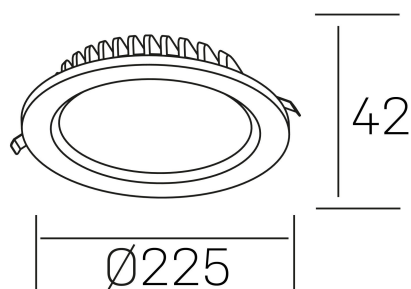

lim lacus
K53300.03.RF.BK-BK.OP.ST.8.40.D1

GENERAL DETAILS

INSTALLATION	recessed with frame
FINISHES ALUMINIUM	Black-Black
LIGHT DIRECTION	Fixed
INT/EXT IP DEGREE	IP 44
MATERIAL	Aluminum
IK DEGREE	IK 6
UTILIZATION	Indoor
WARRANTY	3 years

ELECTRICAL DETAILS

LAMP	LED
POWER	30 W
COLOUR TEMPERATURE	4000K
LUMINOUS FLUX	3100 Lm
EFFICACY DIMMING	108 Lm/W
DIMABLE	1.10v
DRIVER	Remote
CLASS PROTECTION	II
COLOUR RENDERING INDEX	CRI >80
VOLTAGE	220-240 V
FRECUENCIA	50-60 Hz
CURRENT INTENSITY	750 mA
LIFE TIME	35.000 h

GENERAL DIMENSIONS

DIMENSIONS	Ø 225 mm
CUT OUT	Ø 200 mm
HEIGHT	h 42 mm
DIMENSIONES DE EMBALAJE	N/A
PESO NETO	0.64

*Please might expect a max.15% figure reduction in finishes other than white