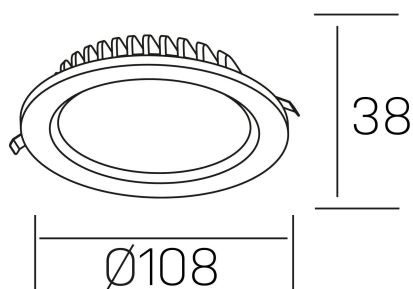

lim lacus
K53300.01.RF.WH-WH.OP.ST.8.30.PC

GENERAL DETAILS

INSTALLATION	recessed with frame
FINISHES ALUMINIUM	White-White
LIGHT DIRECTION	Fixed
INT/EXT IP DEGREE	IP 44
MATERIAL	Aluminum
IK DEGREE	IK 6
UTILIZATION	Indoor
WARRANTY	3 years

ELECTRICAL DETAILS

LAMP	LED
POWER	7 W
COLOUR TEMPERATURE	3000K
LUMINOUS FLUX	600 Lm
EFFICACY DIMMING	80 Lm/W
DIMABLE	PHASE CUT
DRIVER	Remote
CLASS PROTECTION	II
COLOUR RENDERING INDEX	CRI >80
VOLTAGE	220-240 V
FRECUENCIA	50-60 Hz
CURRENT INTENSITY	300 mA
LIFE TIME	35.000 h

GENERAL DIMENSIONS

DIMENSIONS	Ø 108 mm
CUT OUT	Ø 88 mm
HEIGHT	h 38 mm
DIMENSIONES DE EMBALAJE	N/A
PESO NETO	0.18

*Please might expect a max.15% figure reduction in finishes other than white