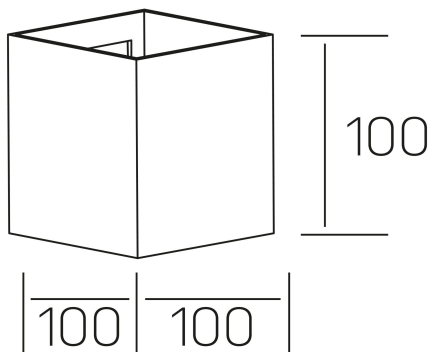

## GENERAL DETAILS

INSTALLATION	Wall Surface
FINISHES ALUMINIUM	White-White
LIGHT DIRECTION	Fixed
INT/EXT IP DEGREE	IP20
MATERIAL	Aluminum
IK DEGREE	IK05
UTILIZATION	Indoor
WARRANTY	3 years

## ELECTRICAL DETAILS

LAMP	LED
POWER	8 W
COLOUR TEMPERATURE	4000K
LUMINOUS FLUX	685 Lm
EFFICACY DIMMING	77 Lm/W, 87 Lm/W
DIMABLE	No Dim
DRIVER	Integrated
CLASS PROTECTION	I
COLOUR RENDERING INDEX	CRI>90
VOLTAGE	220-240 V
FRECUENCIA	50-60 Hz
CURRENT INTENSITY	180 mA
LIFE TIME	35.000 h

## GENERAL DIMENSIONS

DIMENSIONS	100×100 mm
HEIGHT	h 100 mm
DIMENSIONES DE EMBALAJE	N/A
PESO NETO	0.56

\*Please might expect a max.15% figure reduction in finishes other than white