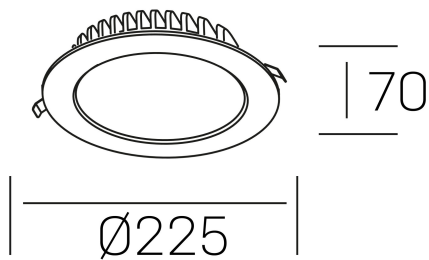

disc tina deep
K50405.03.RF.WH-WH.ST.8.30.PU

GENERAL DETAILS

INSTALLATION	recessed with frame
FINISHES ALUMINIUM	White-White
LIGHT DIRECTION	Fixed
INT/EXT IP DEGREE	IP 23
MATERIAL	Aluminum
IK DEGREE	IK 6
UTILIZATION	Indoor
WARRANTY	3 years

ELECTRICAL DETAILS

LAMP	LED
POWER	24 W
COLOUR TEMPERATURE	3000K
LUMINOUS FLUX	2000 Lm
EFFICACY DIMMING	87 Lm/W
DIMABLE	Push
DRIVER	Remote
CLASS PROTECTION	II
COLOUR RENDERING INDEX	CRI >80
VOLTAGE	220-240 V
FRECUENCIA	50-60 Hz
CURRENT INTENSITY	600 mA
LIFE TIME	35.000 h

GENERAL DIMENSIONS

DIMENSIONS	Ø 225 mm
CUT OUT	Ø 210 mm
HEIGHT	h 70 mm
DIMENSIONES DE EMBALAJE	N/A
PESO NETO	40

*Please might expect a max.15% figure reduction in finishes other than white