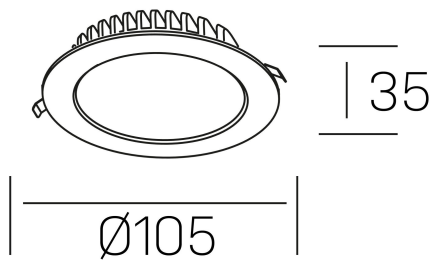

disc tina deep  
K50405.01.RF.WH-WH.ST.8.30.PU

## GENERAL DETAILS

INSTALLATION	recessed with frame
FINISHES ALUMINIUM	White-White
LIGHT DIRECTION	Fixed
INT/EXT IP DEGREE	IP 23
MATERIAL	Aluminum
IK DEGREE	IK 6
UTILIZATION	Indoor
WARRANTY	3 years

## ELECTRICAL DETAILS

LAMP	LED
POWER	8 W
COLOUR TEMPERATURE	3000K
LUMINOUS FLUX	500 Lm
EFFICACY DIMMING	60 Lm/W
DIMABLE	Push
DRIVER	Remote
CLASS PROTECTION	II
COLOUR RENDERING INDEX	CRI >80
VOLTAGE	220-240 V
FRECUENCIA	50-60 Hz
CURRENT INTENSITY	300 mA
LIFE TIME	35.000 h

## GENERAL DIMENSIONS

DIMENSIONS	Ø 105 mm
CUT OUT	Ø 95 mm
HEIGHT	h 35 mm
DIMENSIONES DE EMBALAJE	N/A
PESO NETO	14

\*Please might expect a max.15% figure reduction in finishes other than white