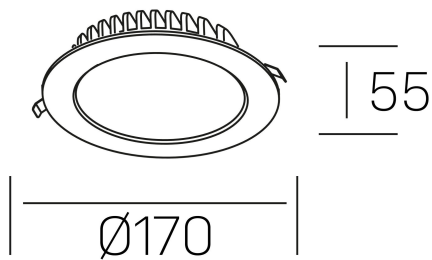

disc tina deep
K50405.02.RF.WH-WH.ST.8.30.D1

GENERAL DETAILS

INSTALLATION	recessed with frame
FINISHES ALUMINIUM	White-White
LIGHT DIRECTION	Fixed
INT/EXT IP DEGREE	IP 23
MATERIAL	Aluminum
IK DEGREE	IK 6
UTILIZATION	Indoor
WARRANTY	3 years

ELECTRICAL DETAILS

LAMP	LED
POWER	18 W
COLOUR TEMPERATURE	3000K
LUMINOUS FLUX	1300 Lm
EFFICACY DIMMING	78 Lm/W
DIMABLE	1.10v
DRIVER	Remote
CLASS PROTECTION	II
COLOUR RENDERING INDEX	CRI >80
VOLTAGE	220-240 V
FRECUENCIA	50-60 Hz
CURRENT INTENSITY	400 mA
LIFE TIME	35.000 h

GENERAL DIMENSIONS

DIMENSIONS	Ø 170 mm
CUT OUT	Ø 160 mm
HEIGHT	h 55 mm
DIMENSIONES DE EMBALAJE	N/A
PESO NETO	30

*Please might expect a max.15% figure reduction in finishes other than white