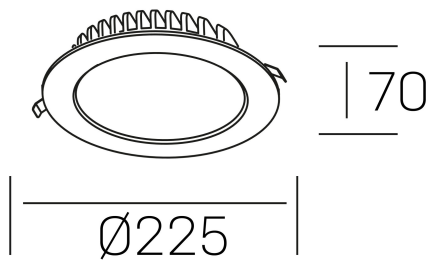

disc tina deep  
K50405.03.RF.WH-WH.ST.8.40

#### GENERAL DETAILS

INSTALLATION	recessed with frame
FINISHES ALUMINIUM	White-White
LIGHT DIRECTION	Fixed
INT/EXT IP DEGREE	IP 23
MATERIAL	Aluminum
IK DEGREE	IK 6
UTILIZATION	Indoor
WARRANTY	3 years

#### ELECTRICAL DETAILS

LAMP	LED
POWER	24 W
COLOUR TEMPERATURE	4000K
LUMINOUS FLUX	2100 Lm
EFFICACY DIMMING	91 Lm/W
DIMABLE	No Dim
DRIVER	Remote
CLASS PROTECTION	II
COLOUR RENDERING INDEX	CRI >80
VOLTAGE	220-240 V
FRECUENCIA	50-60 Hz
CURRENT INTENSITY	600 mA
LIFE TIME	35.000 h

#### GENERAL DIMENSIONS

DIMENSIONS	Ø 225 mm
CUT OUT	Ø 210 mm
HEIGHT	h 70 mm
DIMENSIONES DE EMBALAJE	N/A
PESO NETO	40

\*Please might expect a max.15% figure reduction in finishes other than white