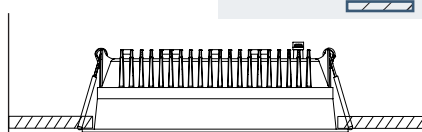

CUT OUT

	A
01	Ø88mm
02	Ø120mm
03	Ø200mm

3

CONNECTION

*Model 03 don't work with PHASE CUT

4

5

Security
h+45mm