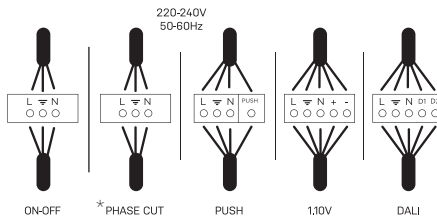

K53300.01

Ø108mm | 7W
h 38mm

K53300.02

Ø142mm | 15W
h 38mm

* K53300.03

Ø225mm | 30W
h 42mm

1

2

CUT OUT

	A
01	Ø88mm
02	Ø120mm
03	Ø200mm

3

CONNECTION

*Model 03 don't work with PHASE CUT

4

5

Security
h+45mm