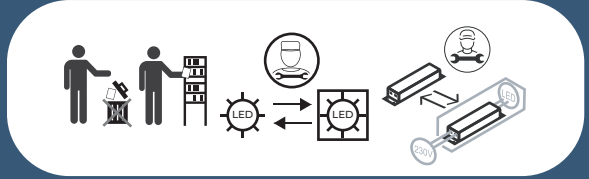

NOON
REF: K50800.RF

**INSTALLATION
INSTRUCTIONS**

ALUMINIUM PC	IP20 IP23	K03	LIGHT DIRECTION FIXED	DIM OPTIONAL	
	REMOTE	0°	0°	INDOOR	220-240 V 50-60 Hz
		LIFE 50.000h	WARRANTY 5 Years	CE	

V.02

<p>K50800.01 K50800.02 K50800.03</p> <p>Ø 70mm 5W h 80mm Ø 83mm 7W h 83,5mm Ø 93mm 10W h 100mm</p>	<p>1</p>												
<p>2 CUT OUT</p> <table border="1"> <thead> <tr> <th></th> <th>A</th> </tr> </thead> <tbody> <tr> <td>01</td> <td>Ø 62mm</td> </tr> <tr> <td>02</td> <td>Ø 75mm</td> </tr> <tr> <td>03</td> <td>Ø 85mm</td> </tr> </tbody> </table>		A	01	Ø 62mm	02	Ø 75mm	03	Ø 85mm	<p>3 CONNECTION</p>				
	A												
01	Ø 62mm												
02	Ø 75mm												
03	Ø 85mm												
<p>3</p> <table border="1"> <tr> <td>ON-OFF</td> <td>PUSH1</td> <td>DALI</td> </tr> <tr> <td></td> <td></td> <td></td> </tr> <tr> <td>1-10 V</td> <td>PUSH 2</td> <td>PHASE CUT</td> </tr> <tr> <td></td> <td></td> <td></td> </tr> </table>	ON-OFF	PUSH1	DALI				1-10 V	PUSH 2	PHASE CUT				<p>4</p> <p>5</p>
ON-OFF	PUSH1	DALI											
1-10 V	PUSH 2	PHASE CUT											
<p>6</p>													